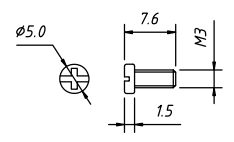

>3~18

>18~50

>50~120

±0.12

±0.15

±0.3

±0.5

CONNECTORS

Short screw

Order Information:

RE-C-DB-15P-S-G

XXP-No. of  
 09,15,25,37,50pins  
 Screw:S-Short screw  
 L-Long screw  
 Color: G-Gray B-Black

Cover Material: ABS Plastic  
 Screw Material: STEEL

Long screw

NINGBO RHT ELECTRONIC CO.,LTD

UNITS:mm	SHEET SIZE:A4		SCALE:---
>0~3	>3~18	>18~50	>50~120
±0.12	±0.15	±0.3	±0.5

RE-C-DB-15P-S-G

CONNECTORS

Short screw

Order Information:

RE-C-DB-25P-S-G

XXP-No.of