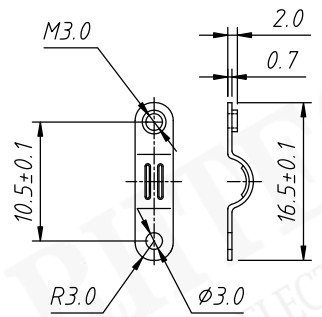

Cover Material: ABS Plastic  
Screw Material: STEEL

Long screw

NINGBO RHT ELECTRONIC CO.,LTD

UNITS:mm

SHEET SIZE:A4

SCALE:---

RE-C-DB-09P-S-G

>0~3

>3~18

>18~50

>50~120

±0.12

±0.15

±0.3

±0.5

CONNECTORS

Short screw

Order Information:

RE-C-DB-15P-S-G

XXP-No. of  
 09,15,25,37,50pins  
 Screw:S-Short screw  
 L-Long screw  
 Color: G-Gray B-Black

Cover Material: ABS Plastic  
 Screw Material: STEEL

Long screw

NINGBO RHT ELECTRONIC CO.,LTD

UNITS:mm	SHEET SIZE:A4		SCALE:---
>0~3	>3~18	>18~50	>50~120
±0.12	±0.15	±0.3	±0.5

RE-C-DB-15P-S-G

CONNECTORS

Short screw

Order Information:

RE-C-DB-25P-S-G

XXP-No.of