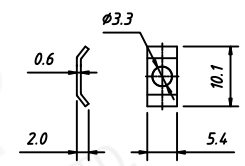

NINGBO RHT ELECTRONIC CO.,LTD

UNITS:mm	SHEET SIZE:A4		SCALE:---
>0~3	>3~18	>18~50	>50~120
±0.12	±0.15	±0.3	±0.5

RE-C-DB-15P-S-G

CONNECTORS

Short screw

Order Information:

RE-C-DB-25P-S-G

XXP-No.of

09,15,25,37,50pins

Screw:S-Short screw

L-Long screw

Color: G-Gray B-Black

Cover Material: ABS Plastic  
Screw Material: STEEL

Long screw

NINGBO RHT ELECTRONIC CO.,LTD

UNITS:mm

SHEET SIZE:A4

SCALE:---

RE-C-DB-25P-S-G

>0~3

>3~18

>18~50

>50~120

±0.12