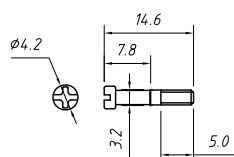

NINGBO RHT ELECTRONIC CO.,LTD

UNITS:mm	SHEET SIZE:A4		SCALE:---
>0~3	>3~18	>18~50	>50~120
±0.12	±0.15	±0.3	±0.5

RE-C-DB-15P-S-G

CONNECTORS

Short screw

Order Information:

RE-C-DB-25P-S-G

XXP-No.of

09,15,25,37,50pins

Screw:S-Short screw

L-Long screw

Color: G-Gray B-Black

Cover Material: ABS Plastic  
Screw Material: STEEL

Long screw

NINGBO RHT ELECTRONIC CO.,LTD

UNITS:mm

SHEET SIZE:A4

SCALE:---

RE-C-DB-25P-S-G

>0~3

>3~18

>18~50

>50~120

±0.12

±0.15

±0.3

±0.5

CONNECTORS

Short screw

Order Information:

RE-C-DB-37P-S-G

XXP-No.of