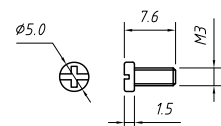

Long screw

Cover Material: ABS Plastic
Screw Material: STEEL