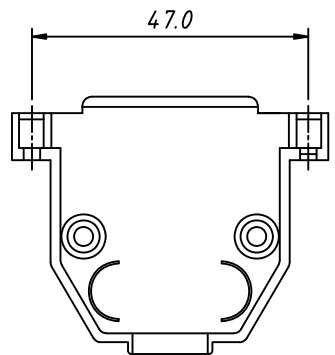

Cover Material: ABS Plastic
Screw Material: STEEL