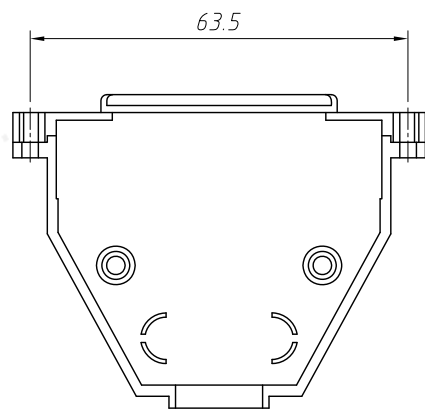

Long screw

Cover Material: ABS Plastic
Screw Material: STEEL

NINGBO RHT ELECTRONIC CO.,LTD

UNITS:mm

SHEET SIZE:A4

SCALE:---

RE-C-DB-37P-S-G

>0~3

>3~18

>18~50

>50~120

±0.12

±0.15

±0.3

±0.5

CONNECTORS