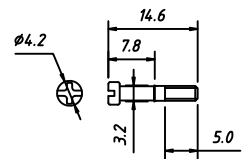

>3~18

>18~50

>50~120

±0.12

±0.15

±0.3

±0.5

CONNECTORS

Short screw

Order Information:

RE-C-DB-15P-S-G

XXP-No. of  
 09,15,25,37,50pins  
 Screw:S-Short screw  
 L-Long screw  
 Color: G-Gray B-Black

Cover Material: ABS Plastic  
 Screw Material: STEEL

Long screw

NINGBO RHT ELECTRONIC CO.,LTD

UNITS:mm	SHEET SIZE:A4		SCALE:---
>0~3	>3~18	>18~50	>50~120
±0.12	±0.15	±0.3	±0.5

RE-C-DB-15P-S-G

CONNECTORS

Short screw

Order Information:

RE-C-DB-25P-S-G

XXP-No.of

SHEET SIZE:A4

SCALE:---

RE-C-DB-25P-S-G

>0~3

>3~18

>18~50

>50~120

±0.12