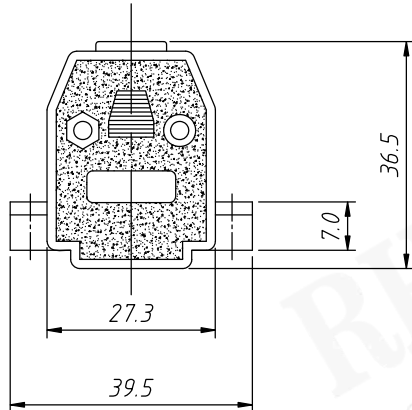

Cover Material: ABS Plastic  
Screw Material: STEEL

Long screw

NINGBO RHT ELECTRONIC CO.,LTD

UNITS:mm

SHEET SIZE:A4

SCALE:---

RE-C-DB-09P-S-G

>0~3

>3~18

>18~50

>50~120

±0.12

±0.15

±0.3

±0.5

CONNECTORS

Short screw

Order Information:

RE-C-DB-15P-S-G

XXP-No. of  
 09,15,25,37,50pins  
 Screw:S-Short screw  
 L-Long screw  
 Color: G-Gray B-Black

Cover Material: ABS Plastic  
 Screw Material: STEEL

Long screw

NINGBO RHT ELECTRONIC CO.,LTD

UNITS:mm	SHEET SIZE:A4		SCALE:---
>0~3	>3~18	>18~50	>50~120
±0.12	±0.15	±0.3	±0.5

RE-C-DB-15P-S-G

CONNECTORS

Short screw

Order Information:

RE-C-DB-25P-S-G

XXP-No.of