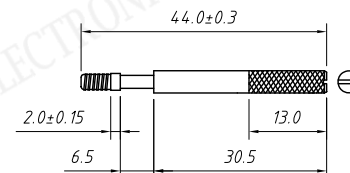

Long screw

Cover Material: ABS Plastic
Screw Material: STEEL

NINGBO RHT ELECTRONIC CO.,LTD

UNITS:mm

SHEET SIZE:A4

SCALE:---

RE-C-DB-37P-S-G

>0~3

>3~18

>18~50

>50~120

±0.12

±0.15

±0.3

±0.5

CONNECTORS