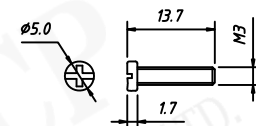

NINGBO RHT ELECTRONIC CO.,LTD

UNITS:mm	SHEET SIZE:A4		SCALE:---
>0~3	>3~18	>18~50	>50~120
±0.12	±0.15	±0.3	±0.5

RE-C-DB-15P-S-G

CONNECTORS

Short screw

Order Information:

RE-C-DB-25P-S-G

XXP-No.of

09,15,25,37,50pins

Screw:S-Short screw

L-Long screw

Color: G-Gray B-Black

Cover Material: ABS Plastic  
Screw Material: STEEL

Long screw

NINGBO RHT ELECTRONIC CO.,LTD

UNITS:mm

SHEET SIZE:A4

SCALE:---

RE-C-DB-25P-S-G

>0~3

>3~18

>18~50

>50~120

±0.12