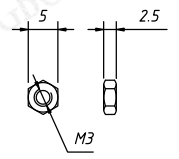

Cover Material: ABS Plastic  
Screw Material: STEEL

Long screw

NINGBO RHT ELECTRONIC CO.,LTD

UNITS:mm

SHEET SIZE:A4

SCALE:---

RE-C-DB-09P-S-G

>0~3

>3~18

>18~50

>50~120

±0.12

±0.15

±0.3

±0.5

CONNECTORS

Short screw

Order Information:

RE-C-DB-15P-S-G

XXP-No. of  
 09,15,25,37,50pins  
 Screw:S-Short screw  
 L-Long screw  
 Color: G-Gray B-Black

Cover Material: ABS Plastic  
 Screw Material: STEEL

Long screw

NINGBO RHT ELECTRONIC CO.,LTD

UNITS:mm	SHEET SIZE:A4		SCALE:---
>0~3	>3~18	>18~50	>50~120
±0.12	±0.15	±0.3	±0.5

RE-C-DB-15P-S-G

CONNECTORS

Short screw

Order Information:

RE-C-DB-25P-S-G

XXP-No.of