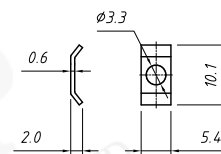

Long screw

Cover Material: ABS Plastic
Screw Material: STEEL