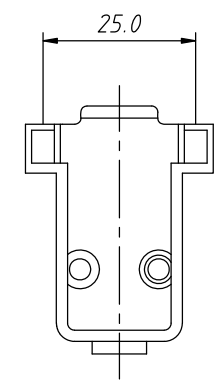

Short screw

Order Information:

RE-C-DB-09P-S-G

XXP-No.of

09,15,25,37,50pins

Screw:S-Short screw

L-Long screw

Color: G-Gray B-Black

Cover Material: ABS Plastic  
Screw Material: STEEL

Long screw

NINGBO RHT ELECTRONIC CO.,LTD

UNITS:mm

SHEET SIZE:A4

SCALE:---

RE-C-DB-09P-S-G

>0~3

Short screw

Order Information:

RE-C-DB-15P-S-G

XXP-No. of  
 09,15,25,37,50pins  
 Screw:S-Short screw  
 L-Long screw  
 Color: G-Gray B-Black

Cover Material: ABS Plastic  
 Screw Material: STEEL

Long screw

NINGBO RHT ELECTRONIC CO.,LTD

UNITS:mm	SHEET SIZE:A4		SCALE:---
>0~3	>3~18	>18~50	>50~120
±0.12	±0.15	±0.3	±0.5

RE-C-DB-15P-S-G

CONNECTORS

Short screw

Order Information:

RE-C-DB-25P-S-G

XXP-No.of