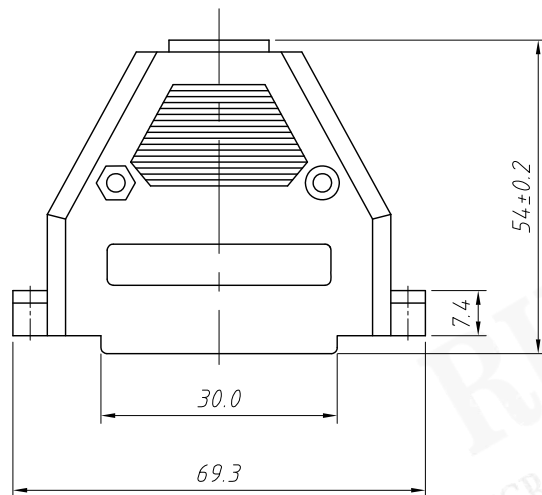

Long screw

Cover Material: ABS Plastic
Screw Material: STEEL

NINGBO RHT ELECTRONIC CO.,LTD

UNITS:mm

SHEET SIZE:A4

SCALE:---

RE-C-DB-37P-S-G

>0~3

>3~18

>18~50

>50~120

±0.12

±0.15

±0.3

±0.5

CONNECTORS