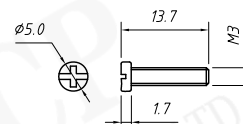

Long screw

Cover Material: ABS Plastic
Screw Material: STEEL