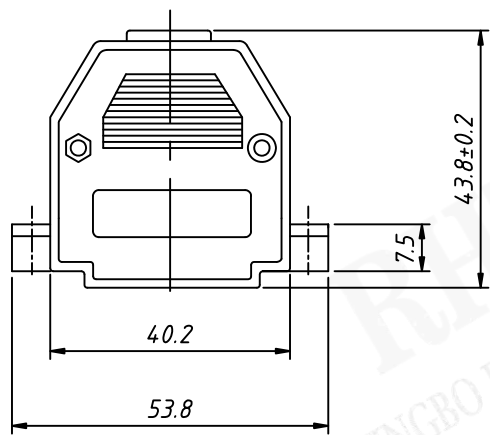

Cover Material: ABS Plastic
Screw Material: STEEL