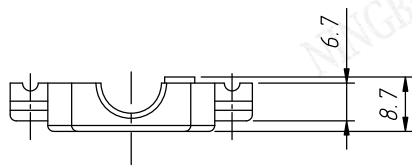

Short screw

Order Information:

RE-C-DB-09P-S-G

XXP-No.of

09,15,25,37,50pins

Screw:S-Short screw

L-Long screw

Color: G-Gray B-Black

>3~18

>18~50

>50~120

±0.12

±0.15

±0.3

±0.5

CONNECTORS

Short screw

Order Information:

RE-C-DB-15P-S-G

XXP-No. of  
 09,15,25,37,50pins  
 Screw:S-Short screw  
 L-Long screw  
 Color: G-Gray B-Black

Cover Material: ABS Plastic  
 Screw Material: STEEL

Long screw

NINGBO RHT ELECTRONIC CO.,LTD

UNITS:mm	SHEET SIZE:A4		SCALE:---
>0~3	>3~18	>18~50	>50~120
±0.12	±0.15	±0.3	±0.5

RE-C-DB-15P-S-G

CONNECTORS

Short screw

Order Information:

RE-C-DB-25P-S-G

XXP-No.of