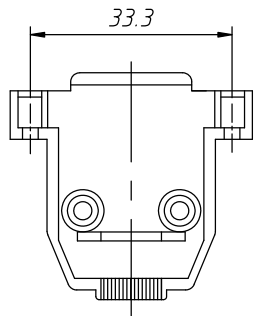

Cover Material: ABS Plastic  
Screw Material: STEEL

Long screw

NINGBO RHT ELECTRONIC CO.,LTD

UNITS:mm

SHEET SIZE:A4

SCALE:---

RE-C-DB-09P-S-G

>0~3

>3~18

>18~50

>50~120

±0.12

±0.15

±0.3

±0.5

CONNECTORS

Short screw

Order Information:

RE-C-DB-15P-S-G

XXP-No. of  
 09,15,25,37,50pins  
 Screw:S-Short screw  
 L-Long screw  
 Color: G-Gray B-Black

Cover Material: ABS Plastic  
 Screw Material: STEEL

Long screw

NINGBO RHT ELECTRONIC CO.,LTD

UNITS:mm	SHEET SIZE:A4		SCALE:---
>0~3	>3~18	>18~50	>50~120
±0.12	±0.15	±0.3	±0.5

RE-C-DB-15P-S-G

CONNECTORS

Short screw

Order Information:

RE-C-DB-25P-S-G

XXP-No.of