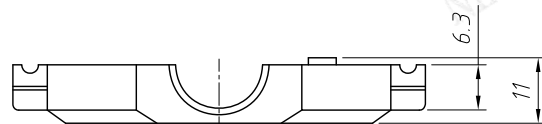

Long screw

Cover Material: ABS Plastic
Screw Material: STEEL

NINGBO RHT ELECTRONIC CO.,LTD

UNITS:mm

SHEET SIZE:A4

SCALE:---

RE-C-DB-37P-S-G

>0~3

>3~18

>18~50

>50~120

±0.12

±0.15

±0.3

±0.5

CONNECTORS