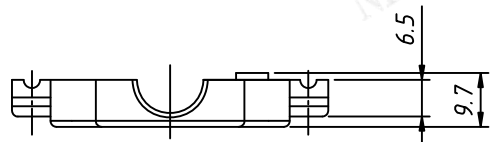

Cover Material: ABS Plastic
Screw Material: STEEL