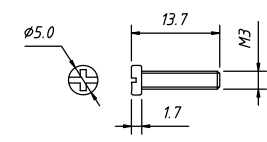

Short screw

Order Information:

RE-C-DB-09P-S-G

XXP-No.of

09,15,25,37,50pins

Screw:S-Short screw

L-Long screw

Color: G-Gray B-Black

Cover Material: ABS Plastic  
Screw Material: STEEL

Long screw

NINGBO RHT ELECTRONIC CO.,LTD

UNITS:mm

SHEET SIZE:A4

SCALE:---

RE-C-DB-09P-S-G

>0~3

Short screw

Order Information:

RE-C-DB-15P-S-G

XXP-No. of  
 09,15,25,37,50pins  
 Screw:S-Short screw  
 L-Long screw  
 Color: G-Gray B-Black

Cover Material: ABS Plastic  
 Screw Material: STEEL

Long screw

NINGBO RHT ELECTRONIC CO.,LTD

UNITS:mm	SHEET SIZE:A4		SCALE:---
>0~3	>3~18	>18~50	>50~120
±0.12	±0.15	±0.3	±0.5

RE-C-DB-15P-S-G

CONNECTORS

Short screw

Order Information:

RE-C-DB-25P-S-G

XXP-No.of