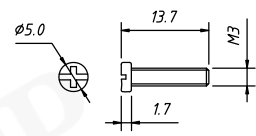

>3~18

>18~50

>50~120

±0.12

±0.15

±0.3

±0.5

CONNECTORS

Short screw

Order Information:

RE-C-DB-15P-S-G

XXP-No. of  
 09,15,25,37,50pins  
 Screw:S-Short screw  
 L-Long screw  
 Color: G-Gray B-Black

Cover Material: ABS Plastic  
 Screw Material: STEEL

Long screw

NINGBO RHT ELECTRONIC CO.,LTD

UNITS:mm	SHEET SIZE:A4		SCALE:---
>0~3	>3~18	>18~50	>50~120
±0.12	±0.15	±0.3	±0.5

RE-C-DB-15P-S-G

CONNECTORS

Short screw

Order Information:

RE-C-DB-25P-S-G

XXP-No.of