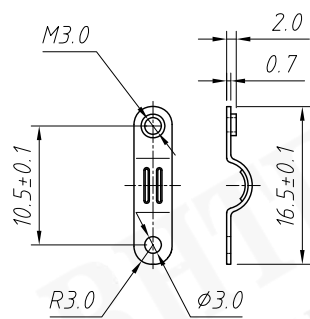

NINGBO RHT ELECTRONIC CO.,LTD

UNITS:mm	SHEET SIZE:A4		SCALE:---
>0~3	>3~18	>18~50	>50~120
±0.12	±0.15	±0.3	±0.5

RE-C-DB-15P-S-G

CONNECTORS

Short screw

Order Information:

RE-C-DB-25P-S-G

XXP-No.of

SHEET SIZE:A4

SCALE:---

RE-C-DB-25P-S-G

>0~3

>3~18

>18~50

>50~120

±0.12

±0.15

±0.3

±0.5

CONNECTORS

Short screw

Order Information:

RE-C-DB-37P-S-G

XXP-No.of

SHEET SIZE:A4

SCALE:---

RE-C-DB-37P-S-G

>0~3

>3~18

>18~50

>50~120

±0.12