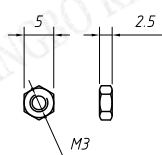

NINGBO RHT ELECTRONIC CO.,LTD

UNITS:mm	SHEET SIZE:A4		SCALE:---
>0~3	>3~18	>18~50	>50~120
±0.12	±0.15	±0.3	±0.5

RE-C-DB-15P-S-G

CONNECTORS

Short screw

Order Information:

RE-C-DB-25P-S-G

XXP-No.of

09,15,25,37,50pins

Screw:S-Short screw

L-Long screw

Color: G-Gray B-Black

Cover Material: ABS Plastic  
Screw Material: STEEL

Long screw

NINGBO RHT ELECTRONIC CO.,LTD

UNITS:mm

SHEET SIZE:A4

SCALE:---

RE-C-DB-25P-S-G

>0~3

>3~18

>18~50

>50~120

±0.12

±0.15

±0.3

±0.5

CONNECTORS

Short screw

Order Information:

RE-C-DB-37P-S-G

XXP-No.of