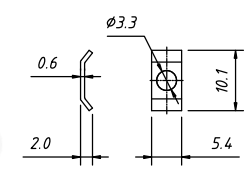

Short screw

Order Information:

RE-C-DB-09P-S-G

XXP-No.of

09,15,25,37,50pins

Screw:S-Short screw

L-Long screw

Color: G-Gray B-Black

Cover Material: ABS Plastic  
Screw Material: STEEL

Long screw

NINGBO RHT ELECTRONIC CO.,LTD

UNITS:mm

SHEET SIZE:A4

SCALE:---

RE-C-DB-09P-S-G

>0~3

Short screw

Order Information:

RE-C-DB-15P-S-G

XXP-No. of  
 09,15,25,37,50pins  
 Screw:S-Short screw  
 L-Long screw  
 Color: G-Gray B-Black

Cover Material: ABS Plastic  
 Screw Material: STEEL

Long screw

NINGBO RHT ELECTRONIC CO.,LTD

UNITS:mm	SHEET SIZE:A4		SCALE:---
>0~3	>3~18	>18~50	>50~120
±0.12	±0.15	±0.3	±0.5

RE-C-DB-15P-S-G

CONNECTORS

Short screw

Order Information:

RE-C-DB-25P-S-G

XXP-No.of