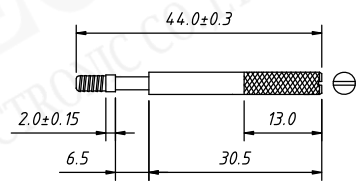

>3~18

>18~50

>50~120

±0.12

±0.15

±0.3

±0.5

CONNECTORS

Short screw

Order Information:

RE-C-DB-15P-S-G

XXP-No. of  
 09,15,25,37,50pins  
 Screw:S-Short screw  
 L-Long screw  
 Color: G-Gray B-Black

Cover Material: ABS Plastic  
 Screw Material: STEEL

Long screw

NINGBO RHT ELECTRONIC CO.,LTD

UNITS:mm	SHEET SIZE:A4		SCALE:---
>0~3	>3~18	>18~50	>50~120
±0.12	±0.15	±0.3	±0.5

RE-C-DB-15P-S-G

CONNECTORS

Short screw

Order Information:

RE-C-DB-25P-S-G

XXP-No.of

SHEET SIZE:A4

SCALE:---

RE-C-DB-25P-S-G

>0~3

>3~18

>18~50

>50~120

±0.12