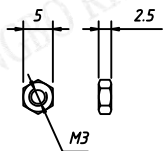

Cover Material: ABS Plastic  
Screw Material: STEEL

Long screw

NINGBO RHT ELECTRONIC CO.,LTD

UNITS:mm

SHEET SIZE:A4

SCALE:---

RE-C-DB-09P-S-G

>0~3

>3~18

>18~50

>50~120

±0.12

±0.15

±0.3

±0.5

CONNECTORS

Short screw

Order Information:

RE-C-DB-15P-S-G

XXP-No. of  
 09,15,25,37,50pins  
 Screw:S-Short screw  
 L-Long screw  
 Color: G-Gray B-Black

Cover Material: ABS Plastic  
 Screw Material: STEEL

Long screw

NINGBO RHT ELECTRONIC CO.,LTD

UNITS:mm	SHEET SIZE:A4		SCALE:---
>0~3	>3~18	>18~50	>50~120
±0.12	±0.15	±0.3	±0.5

RE-C-DB-15P-S-G

CONNECTORS

Short screw

Order Information:

RE-C-DB-25P-S-G

XXP-No.of