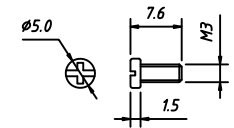

NINGBO RHT ELECTRONIC CO.,LTD

UNITS:mm	SHEET SIZE:A4		SCALE:---
>0~3	>3~18	>18~50	>50~120
±0.12	±0.15	±0.3	±0.5

RE-C-DB-15P-S-G

CONNECTORS

Short screw

Order Information:

RE-C-DB-25P-S-G

XXP-No.of

09,15,25,37,50pins

Screw:S-Short screw

L-Long screw

Color: G-Gray B-Black

Cover Material: ABS Plastic  
Screw Material: STEEL

Long screw

NINGBO RHT ELECTRONIC CO.,LTD

UNITS:mm

SHEET SIZE:A4

SCALE:---

RE-C-DB-25P-S-G

>0~3

>3~18

>18~50

>50~120

±0.12