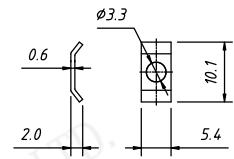

>3~18

>18~50

>50~120

±0.12

±0.15

±0.3

±0.5

CONNECTORS

Short screw

Order Information:

RE-C-DB-15P-S-G

XXP-No. of  
 09,15,25,37,50pins  
 Screw:S-Short screw  
 L-Long screw  
 Color: G-Gray B-Black

Cover Material: ABS Plastic  
 Screw Material: STEEL

Long screw

NINGBO RHT ELECTRONIC CO.,LTD

UNITS:mm	SHEET SIZE:A4		SCALE:---
>0~3	>3~18	>18~50	>50~120
±0.12	±0.15	±0.3	±0.5

RE-C-DB-15P-S-G

CONNECTORS

Short screw

Order Information:

RE-C-DB-25P-S-G

XXP-No.of

SHEET SIZE:A4

SCALE:---

RE-C-DB-25P-S-G

>0~3

>3~18

>18~50

>50~120

±0.12