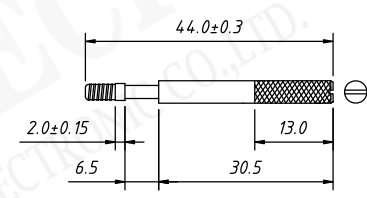

Short screw

Order Information:

RE-C-DB-09P-S-G

XXP-No.of

09,15,25,37,50pins

Screw:S-Short screw

L-Long screw

Color: G-Gray B-Black

Cover Material: ABS Plastic  
Screw Material: STEEL

Long screw

NINGBO RHT ELECTRONIC CO.,LTD

UNITS:mm

SHEET SIZE:A4

SCALE:---

RE-C-DB-09P-S-G

>0~3

Short screw

Order Information:

RE-C-DB-15P-S-G

XXP-No. of  
 09,15,25,37,50pins  
 Screw:S-Short screw  
 L-Long screw  
 Color: G-Gray B-Black

Cover Material: ABS Plastic  
 Screw Material: STEEL

Long screw

NINGBO RHT ELECTRONIC CO.,LTD

UNITS:mm	SHEET SIZE:A4		SCALE:---
>0~3	>3~18	>18~50	>50~120
±0.12	±0.15	±0.3	±0.5

RE-C-DB-15P-S-G

CONNECTORS

Short screw

Order Information:

RE-C-DB-25P-S-G

XXP-No.of