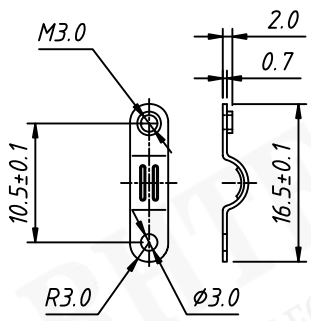

Short screw

Order Information:

RE-C-DB-09P-S-G

XXP-No.of

09,15,25,37,50pins

Screw:S-Short screw

L-Long screw

Color: G-Gray B-Black

Cover Material: ABS Plastic  
Screw Material: STEEL

Long screw

NINGBO RHT ELECTRONIC CO.,LTD

UNITS:mm

SHEET SIZE:A4

SCALE:---

RE-C-DB-09P-S-G

>0~3

Short screw

Order Information:

RE-C-DB-15P-S-G

XXP-No. of  
 09,15,25,37,50pins  
 Screw:S-Short screw  
 L-Long screw  
 Color: G-Gray B-Black

Cover Material: ABS Plastic  
 Screw Material: STEEL

Long screw

NINGBO RHT ELECTRONIC CO.,LTD

UNITS:mm	SHEET SIZE:A4		SCALE:---
>0~3	>3~18	>18~50	>50~120
±0.12	±0.15	±0.3	±0.5

RE-C-DB-15P-S-G

CONNECTORS

Short screw

Order Information:

RE-C-DB-25P-S-G

XXP-No.of