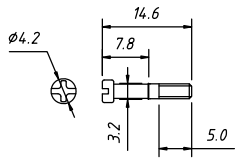

Cover Material: ABS Plastic  
Screw Material: STEEL

Long screw

NINGBO RHT ELECTRONIC CO.,LTD

UNITS:mm

SHEET SIZE:A4

SCALE:---

RE-C-DB-09P-S-G

>0~3

>3~18

>18~50

>50~120

±0.12

±0.15

±0.3

±0.5

CONNECTORS

Short screw

Order Information:

RE-C-DB-15P-S-G

XXP-No. of  
 09,15,25,37,50pins  
 Screw:S-Short screw  
 L-Long screw  
 Color: G-Gray B-Black

Cover Material: ABS Plastic  
 Screw Material: STEEL

Long screw

NINGBO RHT ELECTRONIC CO.,LTD

UNITS:mm	SHEET SIZE:A4		SCALE:---
>0~3	>3~18	>18~50	>50~120
±0.12	±0.15	±0.3	±0.5

RE-C-DB-15P-S-G

CONNECTORS

Short screw

Order Information:

RE-C-DB-25P-S-G

XXP-No.of