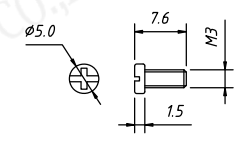

Short screw

Order Information:

RE-C-DB-09P-S-G

XXP-No.of

09,15,25,37,50pins

Screw:S-Short screw

L-Long screw

Color: G-Gray B-Black

Cover Material: ABS Plastic  
Screw Material: STEEL

Long screw

NINGBO RHT ELECTRONIC CO.,LTD

UNITS:mm

SHEET SIZE:A4

SCALE:---

RE-C-DB-09P-S-G

>0~3

Short screw

Order Information:

RE-C-DB-15P-S-G

XXP-No. of  
 09,15,25,37,50pins  
 Screw:S-Short screw  
 L-Long screw  
 Color: G-Gray B-Black

Cover Material: ABS Plastic  
 Screw Material: STEEL

Long screw

NINGBO RHT ELECTRONIC CO.,LTD

UNITS:mm	SHEET SIZE:A4		SCALE:---
>0~3	>3~18	>18~50	>50~120
±0.12	±0.15	±0.3	±0.5

RE-C-DB-15P-S-G

CONNECTORS

Short screw

Order Information:

RE-C-DB-25P-S-G

XXP-No.of