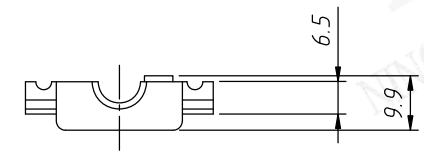

Short screw

Order Information:

RE-C-DB-09P-S-G

XXP-No.of

09,15,25,37,50pins

Screw:S-Short screw

L-Long screw

Color: G-Gray B-Black

Cover Material: ABS Plastic  
Screw Material: STEEL

Long screw

NINGBO RHT ELECTRONIC CO.,LTD

UNITS:mm

SHEET SIZE:A4

SCALE:---

RE-C-DB-09P-S-G

>0~3

Short screw

Order Information:

RE-C-DB-15P-S-G

XXP-No. of  
 09,15,25,37,50pins  
 Screw:S-Short screw  
 L-Long screw  
 Color: G-Gray B-Black

Cover Material: ABS Plastic  
 Screw Material: STEEL

Long screw

NINGBO RHT ELECTRONIC CO.,LTD

UNITS:mm	SHEET SIZE:A4		SCALE:---
>0~3	>3~18	>18~50	>50~120
±0.12	±0.15	±0.3	±0.5

RE-C-DB-15P-S-G

CONNECTORS

Short screw

Order Information:

RE-C-DB-25P-S-G

XXP-No.of