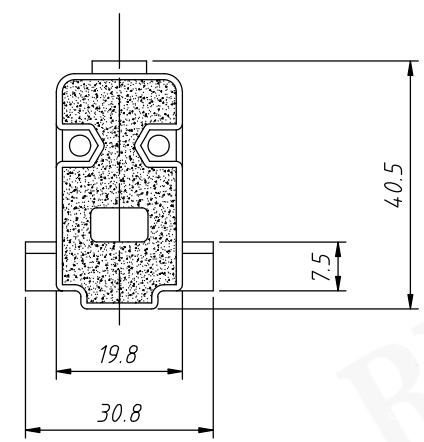

Short screw

Order Information:

RE-C-DB-09P-S-G

XXP-No.of

09,15,25,37,50pins

Screw:S-Short screw

L-Long screw

Color: G-Gray B-Black

Cover Material: ABS Plastic  
Screw Material: STEEL

Long screw

NINGBO RHT ELECTRONIC CO.,LTD

UNITS:mm

SHEET SIZE:A4

SCALE:---

RE-C-DB-09P-S-G

>0~3

Short screw

Order Information:

RE-C-DB-15P-S-G

XXP-No. of  
 09,15,25,37,50pins  
 Screw:S-Short screw  
 L-Long screw  
 Color: G-Gray B-Black

Cover Material: ABS Plastic  
 Screw Material: STEEL

Long screw

NINGBO RHT ELECTRONIC CO.,LTD

UNITS:mm	SHEET SIZE:A4		SCALE:---
>0~3	>3~18	>18~50	>50~120
±0.12	±0.15	±0.3	±0.5

RE-C-DB-15P-S-G

CONNECTORS

Short screw

Order Information:

RE-C-DB-25P-S-G

XXP-No.of