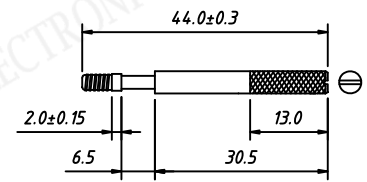

Short screw

Order Information:

RE-C-DB-15P-S-G

XXP-No. of  
 09,15,25,37,50pins  
 Screw:S-Short screw  
 L-Long screw  
 Color: G-Gray B-Black

Cover Material: ABS Plastic  
 Screw Material: STEEL

Long screw

NINGBO RHT ELECTRONIC CO.,LTD

UNITS:mm	SHEET SIZE:A4		SCALE:---
>0~3	>3~18	>18~50	>50~120
±0.12	±0.15	±0.3	±0.5

RE-C-DB-15P-S-G

CONNECTORS

Short screw

Order Information:

RE-C-DB-25P-S-G

XXP-No.of

09,15,25,37,50pins

Screw:S-Short screw

L-Long screw

Color: G-Gray B-Black

Cover Material: ABS Plastic  
Screw Material: STEEL

Long screw

NINGBO RHT ELECTRONIC CO.,LTD

UNITS:mm

SHEET SIZE:A4

SCALE:---

RE-C-DB-25P-S-G

>0~3

>3~18

>18~50

>50~120

±0.12