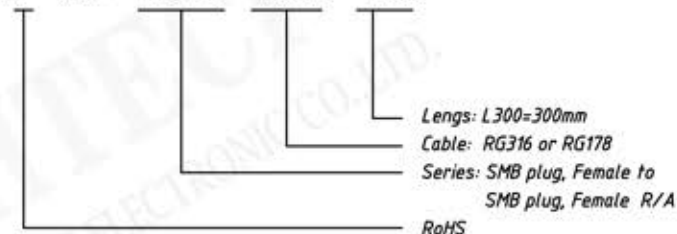

Note:

- 1: V.S.W.R: 1.5(0~3G), Max.
- 2: Wire surface shall have no dirt, broken.
- 3: Connector surface with coating, oxidation phenomenon.
- 4: Connector pins and insulator are in the same plane

Order Information

RE - ANT - RFCA32 - RG316 - L300

4	Connector	SMB plug,Female Right angle ,for RG316/RG174	PCS	1
3	RF Cable	RG316 or RG178 Cable	mm	L
2	Heat-Shrink Tube	∅2.5mm Heat-Shrink Tube,Block,L15mm	PCS	2
1	Connector	SMB plug,Female ,for RG316/RG174	PCS	1
No.	Name	Description	UNITS	Q'ty

RHTECP NINGBO RHT ELECTRONIC CO.,LTD

UNITS:mm		SHEET SIZE:A4		SCALE: ---	
> 0~ 3	> 3~ 18	> 18~ 50	> 50~ 120		
± 0.12	± 0.15	± 0.3	± 0.5		

First angle projection

Antenna