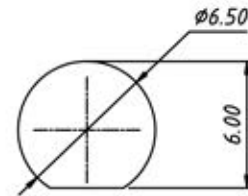

P/N: RE-C-SMA010

Recommended Mounting Hole

Recommended Cable Stripping Dim's

Material:

- Body: Brass, Gold Plating
- Contact Pin: Ber. Copper, Gold Plating
- Insulator: Teflon, Natural
- Lock Washer: Brass, Gold Plating
- Hex Nut: Brass, Gold Plating
- Ferrule: Copper, Gold Plating