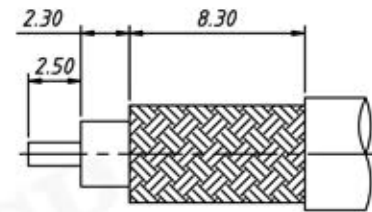

P/N: RE-C-SMA010

Recommended Mounting Hole

Recommended Cable Stripping Dim's

Material:

- Body: Brass, Gold Plating
- Contact Pin: Ber. Copper, Gold Plating
- Insulator: Teflon, Natural
- Lock Washer: Brass, Gold Plating
- Hex Nut: Brass, Gold Plating
- Ferrule: Copper, Gold Plating