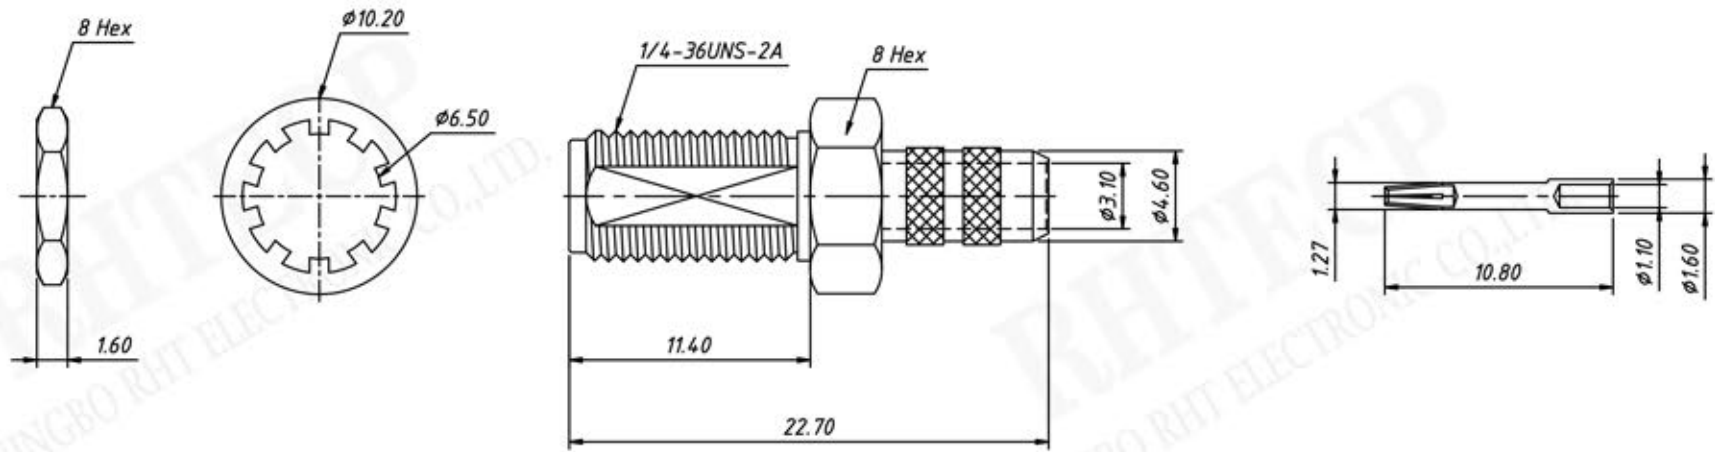

P/N: RE-C-SMA010

Recommended Mounting Hole

Recommended Cable Stripping Dim's

Material:

- Body: Brass, Gold Plating
- Contact Pin: Ber. Copper, Gold Plating
- Insulator: Teflon, Natural
- Lock Washer: Brass, Gold Plating
- Hex Nut: Brass, Gold Plating
- Ferrule: Copper, Gold Plating